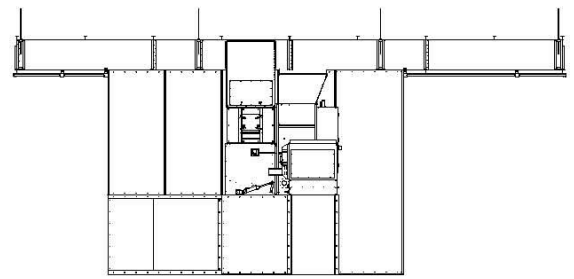

ALL DIMENSIONS ARE FOR REFERENCE ONLY AND SUBJECT TO CHANGE

 www.spraytech.com	PART NUMBER : LFS24SW1	MATERIAL:	FINISH	QTY
	DESCRIPTION: 24' Prep Station Ceiling Assembly			
	CREATION DATE: 6/16/2011	DRAWING NUMBER : LFS24SW1-Spec.idw		