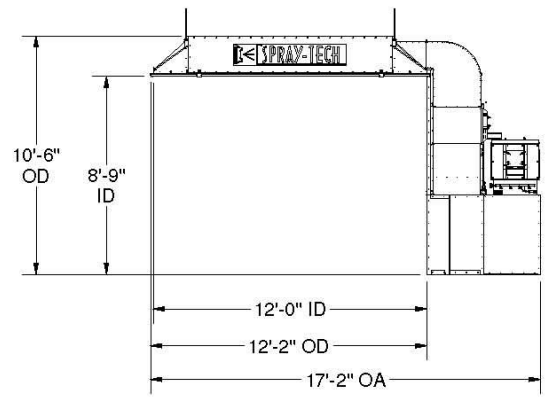

ALL DIMENSIONS ARE FOR REFERENCE ONLY AND SUBJECT TO CHANGE

 www.spraytech.com	PART NUMBER : LFS24SW1	MATERIAL:	FINISH	QTY
	DESCRIPTION: 24' Prep Station Ceiling Assembly			
	CREATION DATE: 6/16/2011	DRAWING NUMBER : LFS24SW1-Spec.idw		